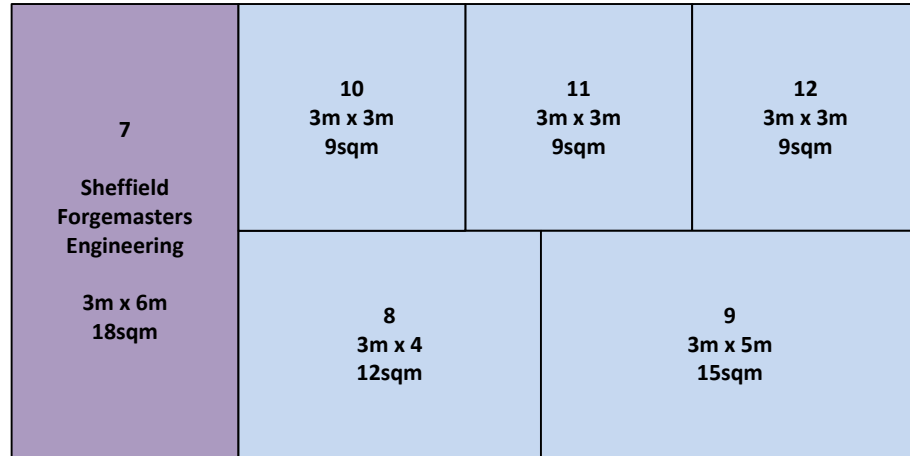

UK PAVILION World Nuclear Exhibition (WNE) 2027 7 – 9 December 2027

12m