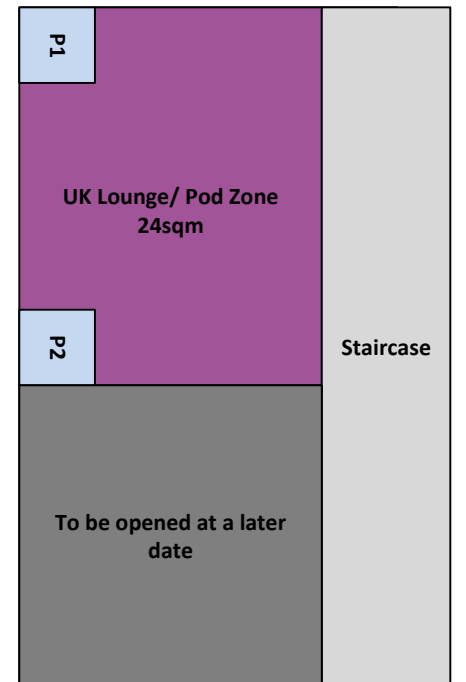

Available Stands

P1
P2 Available Pods

6m

INTERNATIONAL TRADE

UK PAVILION

World Nuclear Exhibition (WNE) 2027

7 – 9 December 2027