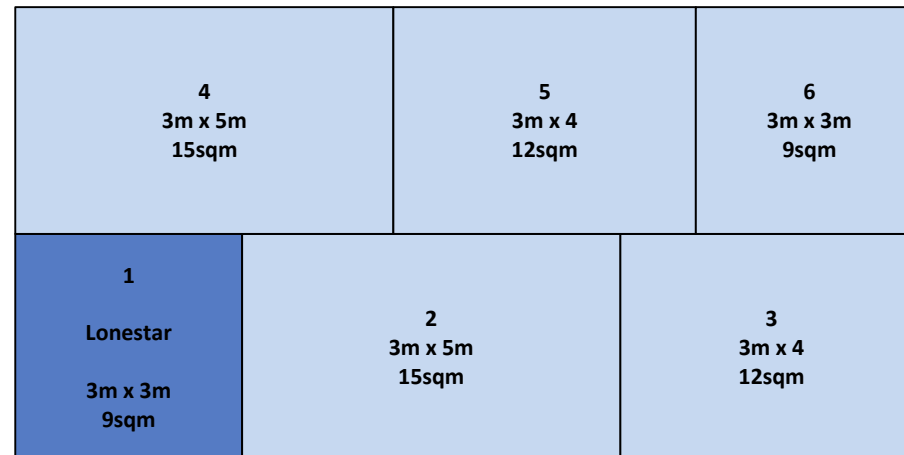

Available Stands

P1
P2 Available Pods

6m

INTERNATIONAL TRADE

UK PAVILION

World Nuclear Exhibition (WNE) 2027

7 – 9 December 2027